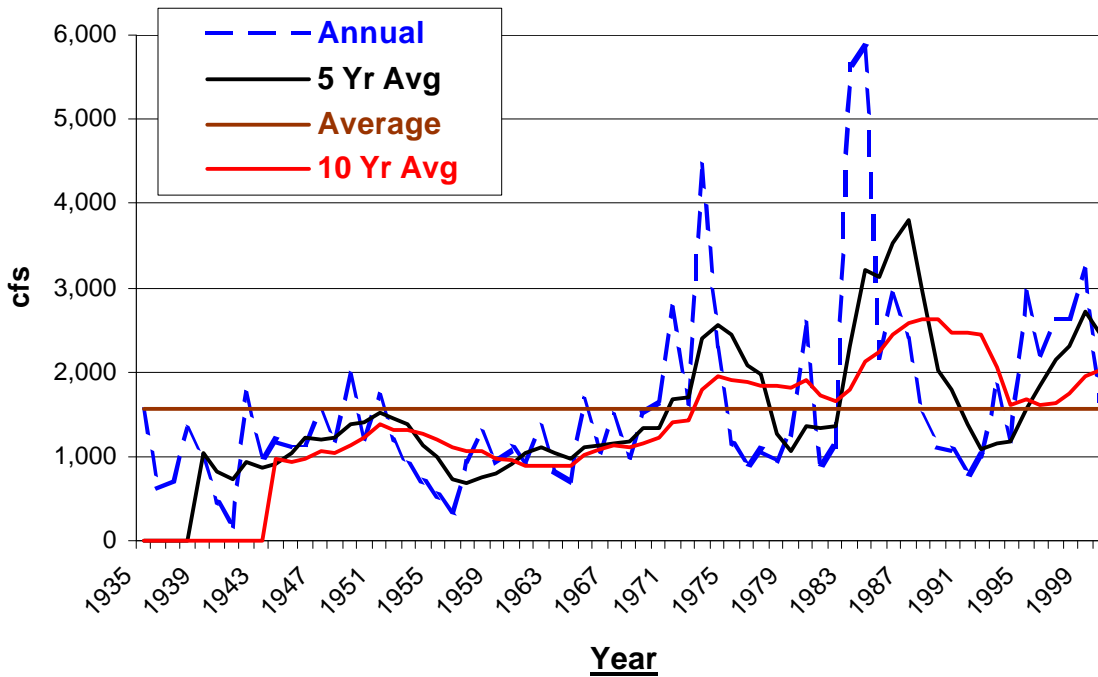

Wells vs. Flow at Grand Island

COHYST Area Irrigation Wells - Cumulative

www.platterivertruth.org [source: CPNRD]

Grand Island Average Annual Flow - cfs

www.platterivertruth.org [source:USGS]