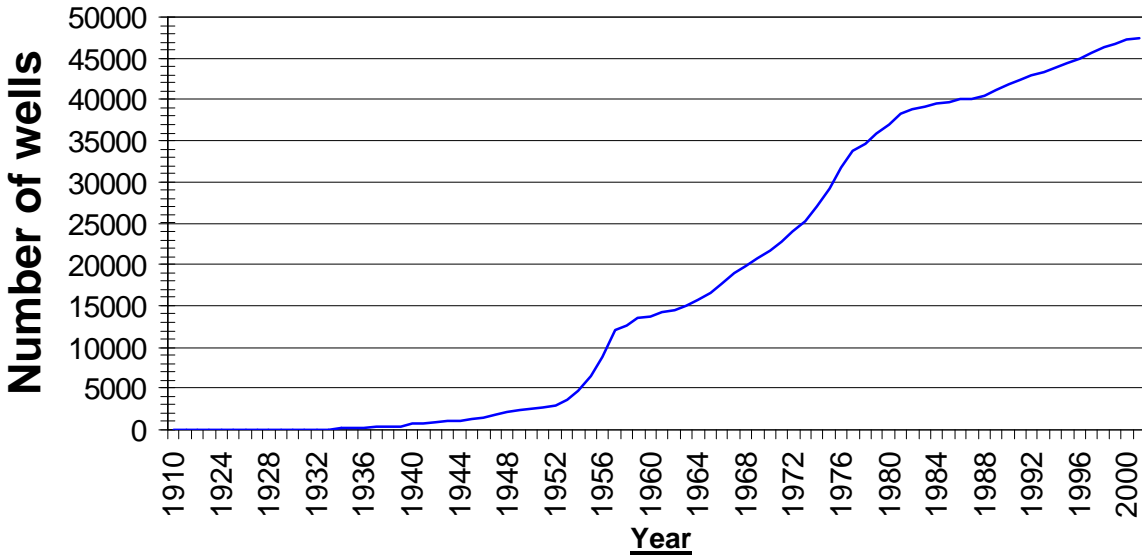

Wells vs. Flow at Grand Island

COHYST Area Irrigation Wells - Cumulative

www.platterivertruth.org [source: CPNRD]

Grand Island Average Annual Flow - cfs

www.platterivertruth.org [source:USGS]