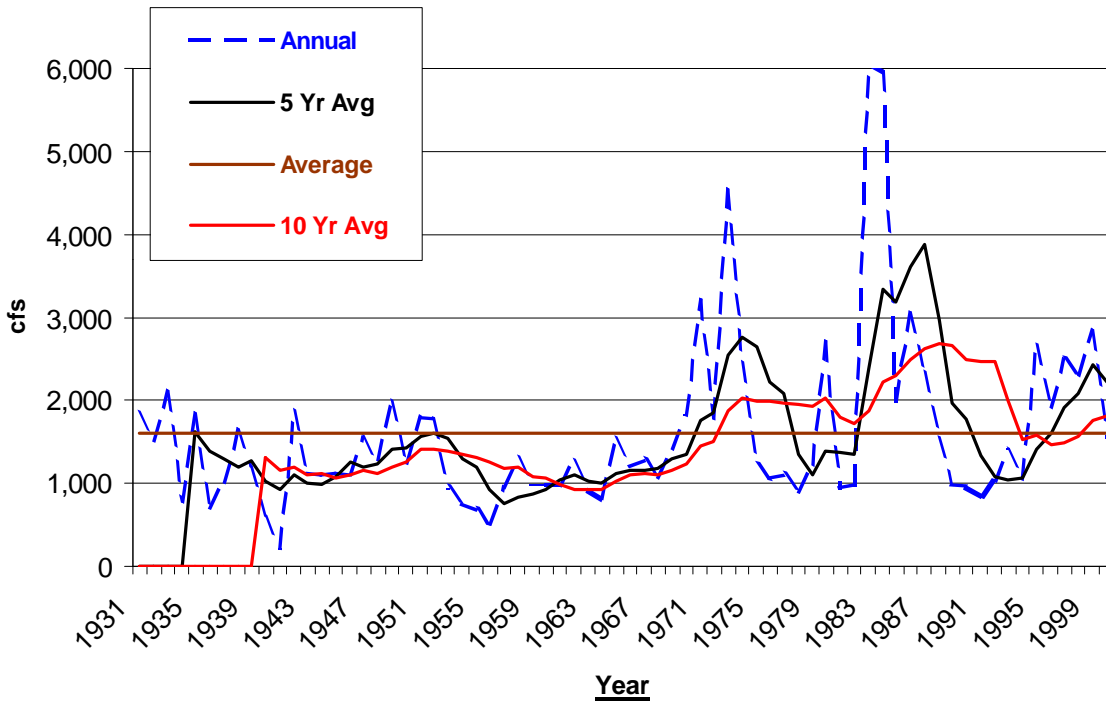

Wells vs. Flow at Overton

COHYST Area Irrigation Wells - Cumulative

www.platterivertruth.org [source: CPNRD]

Overton Average Annual Flow - cfs

www.platterivertruth.org [source: USGS]