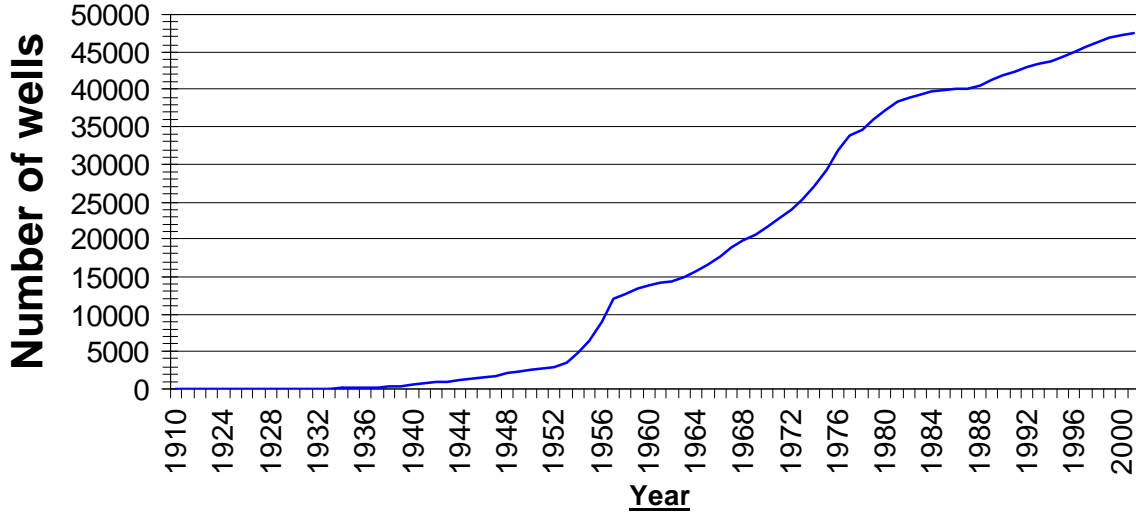

Wells vs. Flow at Overton

COHYST Area Irrigation Wells - Cumulative

www.platterivertruth.org [source: CPNRD]

Overton Average Annual Flow - cfs

www.platterivertruth.org [source: USGS]