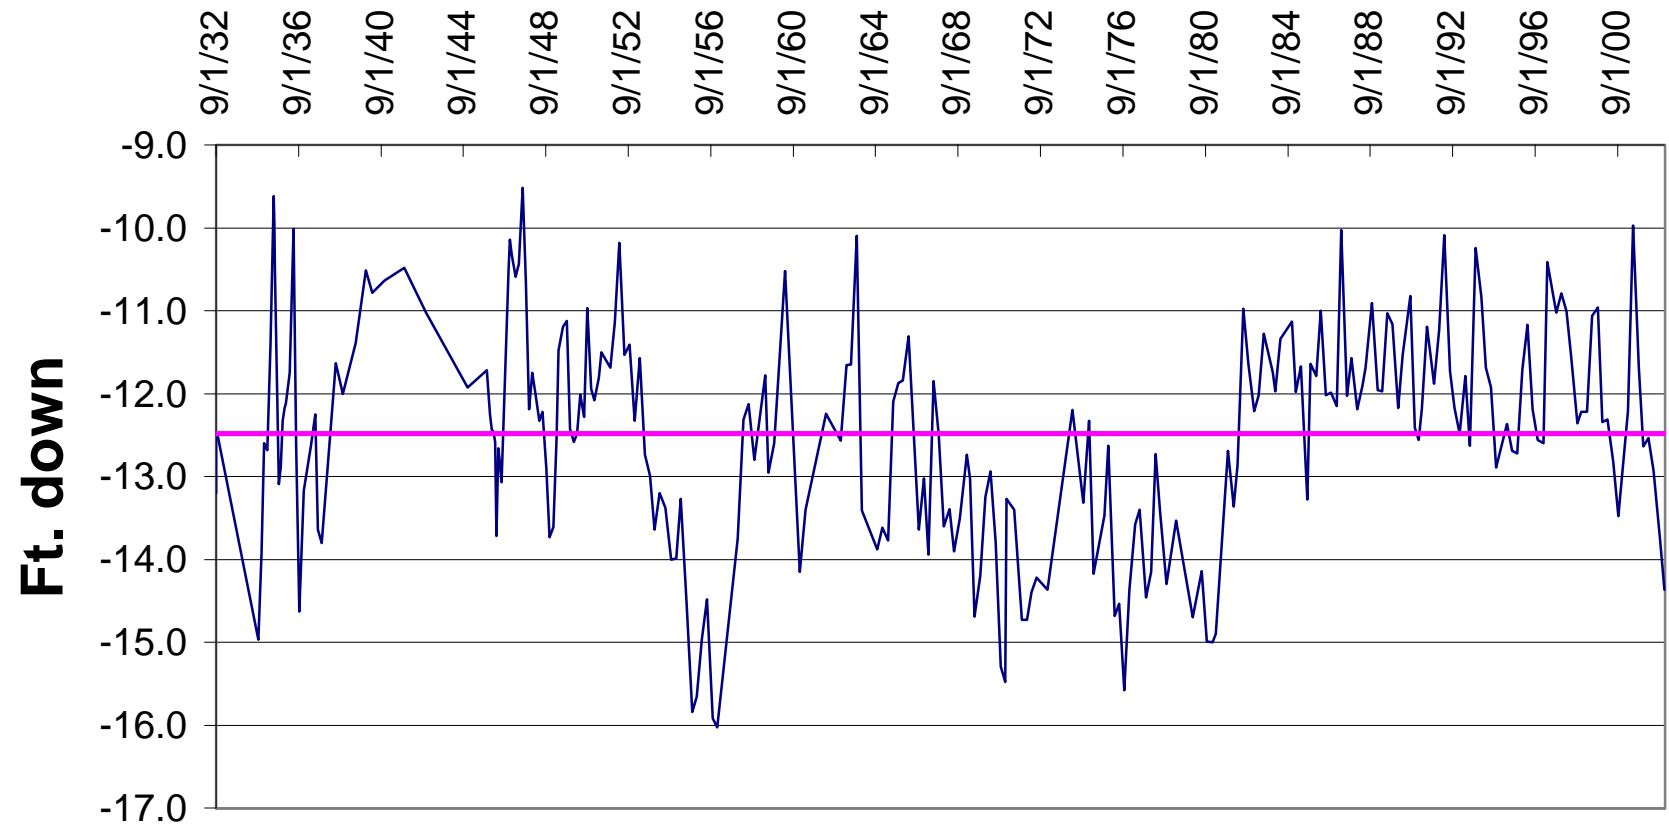

— Measured
— 70 yr avg -12.5 ft

Water Level - 1932 - 2002 **Original Well G-101788**

Location: N40deg-54.383min, W100deg-05.006min

www.platterivertruth.org [source: NE DNR/CNPPID]